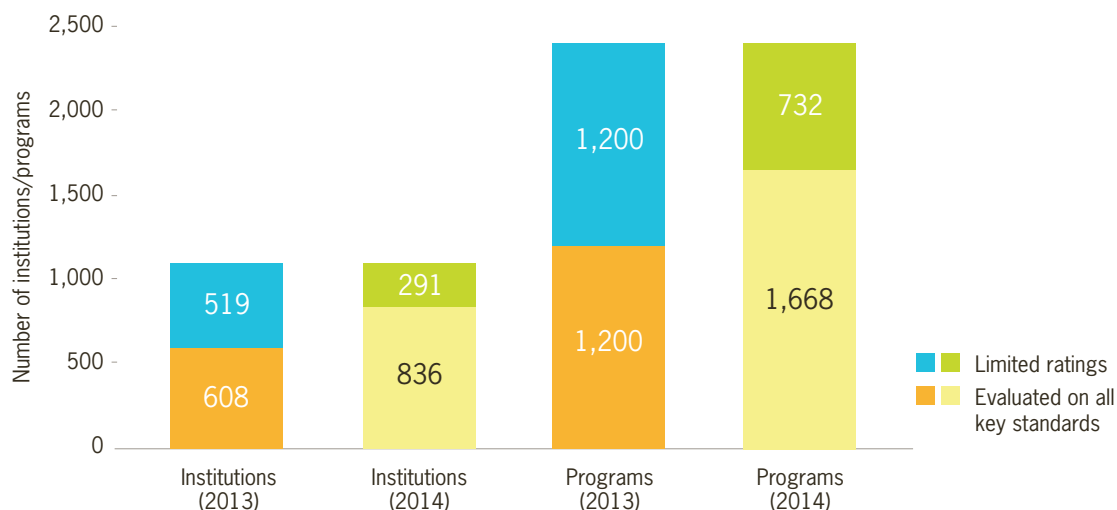

Fig. 5 The Review’s sample size is constant but the scope of its analysis is increasing

The 1,127 institutions housing 2,400 traditional teacher preparation programs that were established as the Review’s sample in March 2011 have remained “the sample.” As the graphic shows, in the second edition we have expanded our evaluations to include an increased number of standards evaluated for an increased number of programs.

Although there are findings data on every institution in our lens, not every institution can be ranked.

Only programs evaluated on all of our “key standards,” which address selection, content preparation, and practice teaching — the most important aspects of teacher training — are ranked. That we have been able to increase from 608 to 836 the number of institutions for which we can rank at least one program (an increase of 38 percent)¹⁴ is no mean feat, given that many institutions remain reluctant to share course materials with us.¹⁵ Programs that we cannot rank are still evaluated on how selective they are and how well they ensure that candidates know the subjects they will teach because the information we need is publicly available, including being posted in institutional catalogs.

A program’s ranking can be improved by its scores on our “booster” standards. Because they can only add to the scores that determine a program’s ranking, scores on booster standards encourage institutions to provide us with more information that we can use to paint a richer portrait of their training.