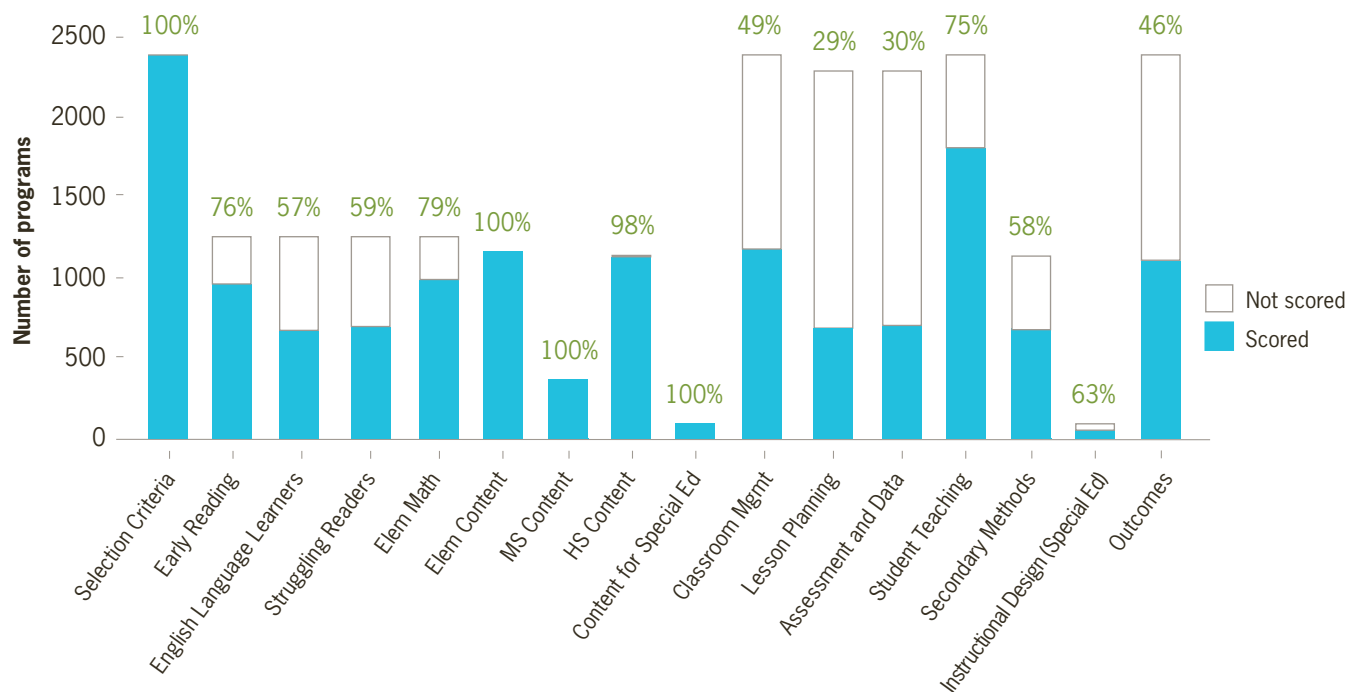

Fig. 7 What percent of programs in our sample were scored on a standard?

The size of the sample for each standard varies based on the type of program(s) to which it applies: elementary, secondary, and/or special education. Largely because many institutions will not share data with NCTQ, there is a wide range in our capacity to report findings about each of our standards. For instance, because we are unable to easily collect the materials needed to rate our **Assessment and Data** and **Equity** standards, they do not yet count towards a program’s ranking. Over time, they will.

There are three categories of programs, in terms of our ability to rank them.

1. Only programs that have a score in the top half of all rankable programs are actually listed as “ranked” in the following pages. The Top Ranked programs have scores that set them apart from lower ranked programs.
2. Programs we could rank but that fell in the bottom half of rankings are labeled as “rank not reported” and are listed [here](#).
3. Programs that we could not rank because we could not obtain the necessary course materials are labeled “data insufficient to rank.” They are listed [here](#).

For a listing by state of all programs in our sample that indicates their ranking status (ranked, rank not reported or data insufficient to rank), see [Appendix A](#).